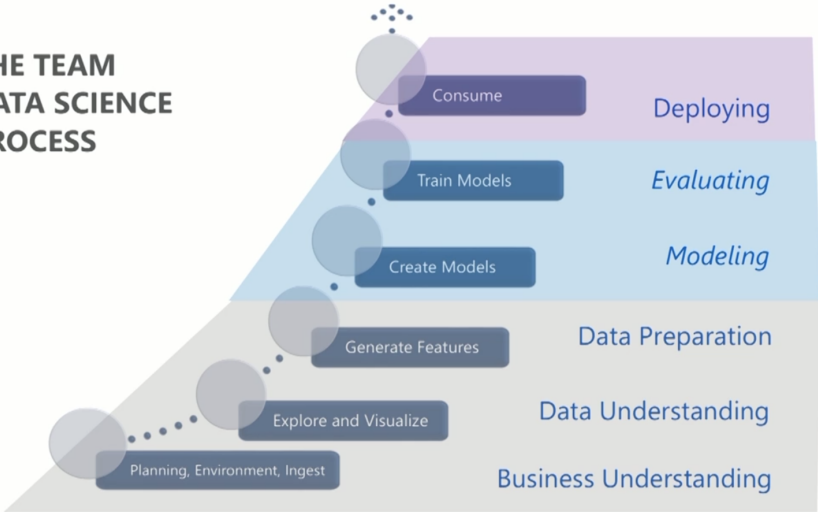

COMP 333 Data Analytics

Data Analytics in a Nutshell

Greg Butler

Data Science Research Centre

and

Centre for Structural and Functional Genomics

and

Computer Science and Software Engineering
Concordia University, Montreal, Canada

`gregb@cs.concordia.ca`

Views of Data Analytics

Business Process View

THE TEAM DATA SCIENCE PROCESS

Iterative View

Modern View

Daniel Bourke, A Gentle Introduction to Exploratory Data Analysis,

<https://towardsdatascience.com/a-gentle-introduction-to-exploratory-data-analysis-f11d843b8184>