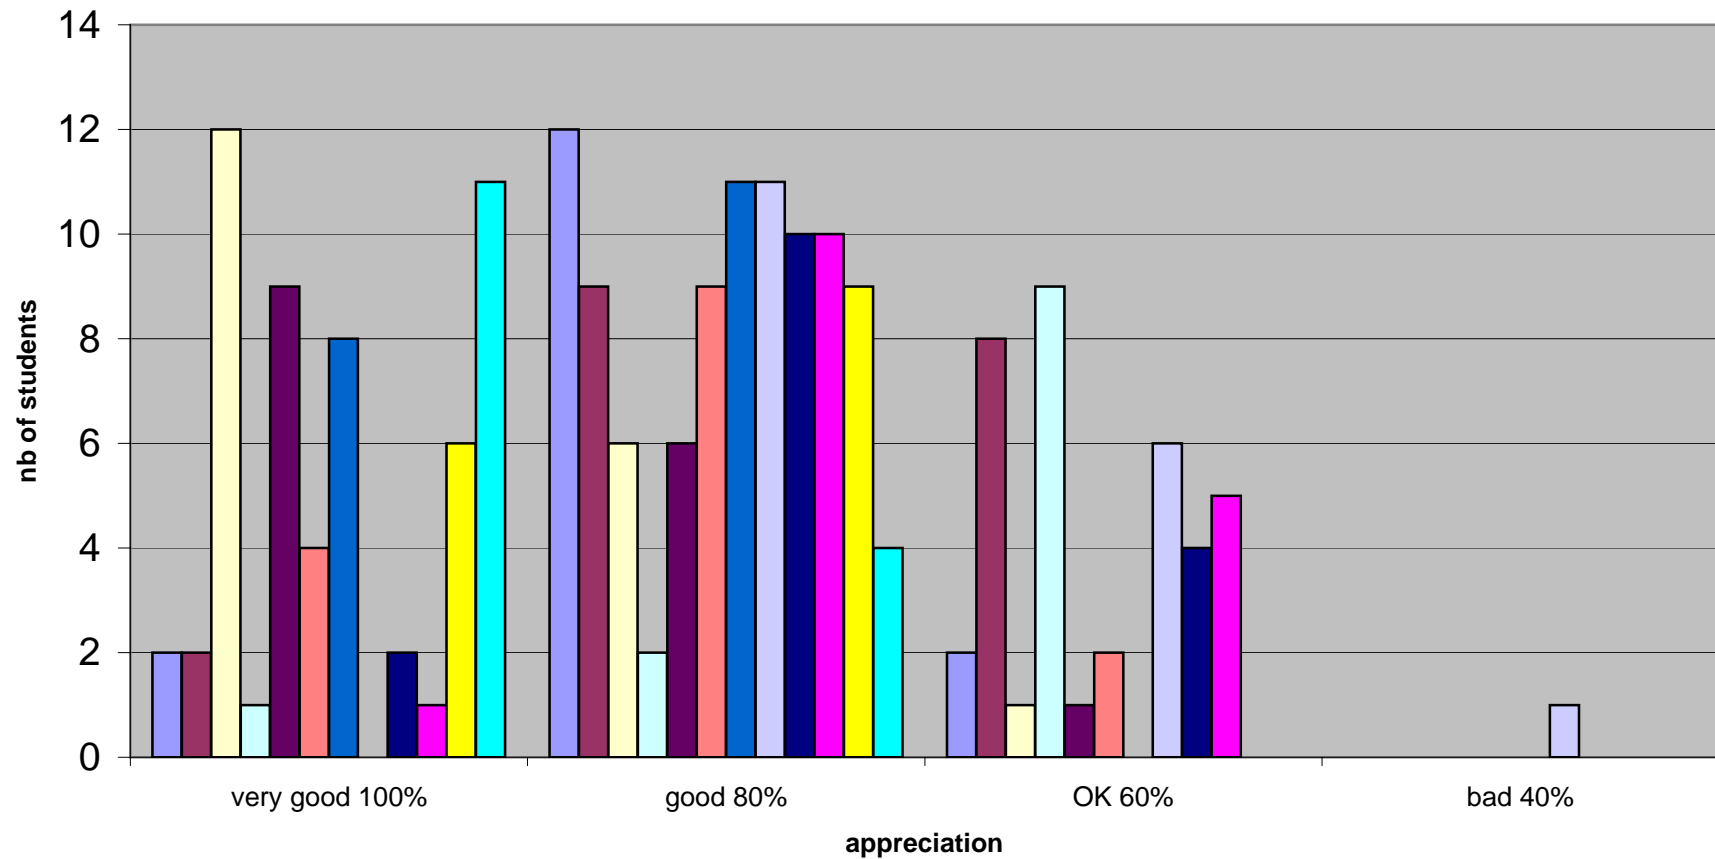

## Presentation

97383 prof: 90% student average: 80%	06396 prof: 70% student average: 74%
41016 prof: 100% student average: 92%	32242 prof: 60% student average: 67%
97080 prof: 100% student average: 90%	50363 prof: 90% student average: 83%
69471 prof: 100% student average: 88%	70323 prof: 60% student average: 71%
49575 prof: 80% student average: 77.5%	44029 prof: 80% student average: 75%
73962 prof: 100% student average: 88%	64411 prof: 100% student average: 95%