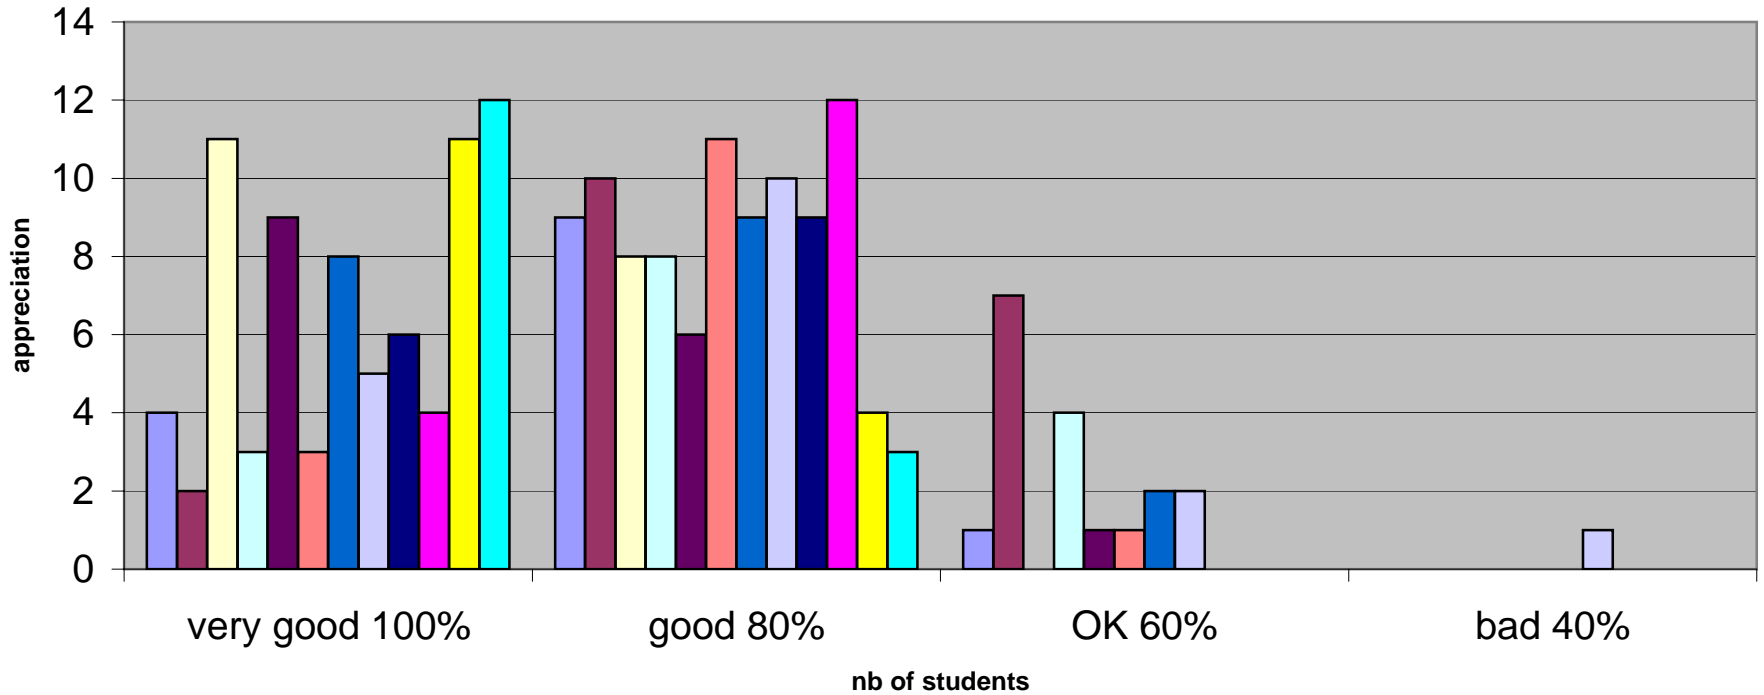

## Technical Aspects

97383 prof: 100% student average 84%	06396 prof: 70% student average: 75%
41016 prof: 100% student average: 92%	32242 prof: 80% student average: 79%
97080 prof: 90% student average: 90%	50363 prof: 80% student average: 83%
69471 prof: 80% student average: 86%	70323 prof: 70% student average: 81%
49575 prof: 90% student average: 88%	44029 prof: 80% student average: 85%
73962 prof: 90% student average: 95%	64411 prof: 100% student average: 96%