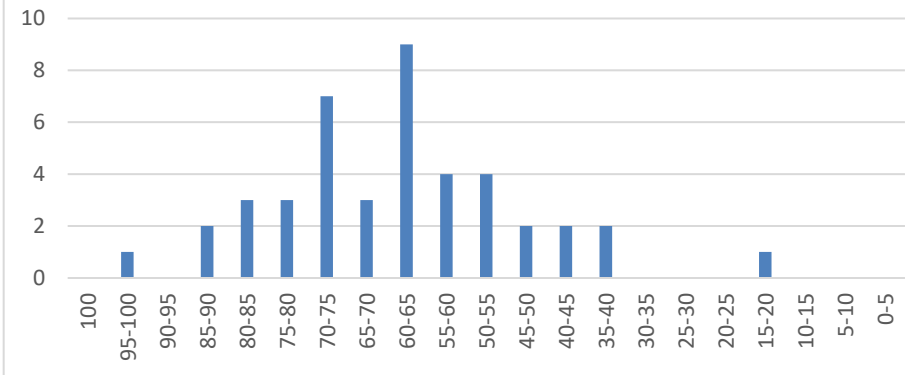

COMP442 -Final Examination Grades Distribution

Average: 64%